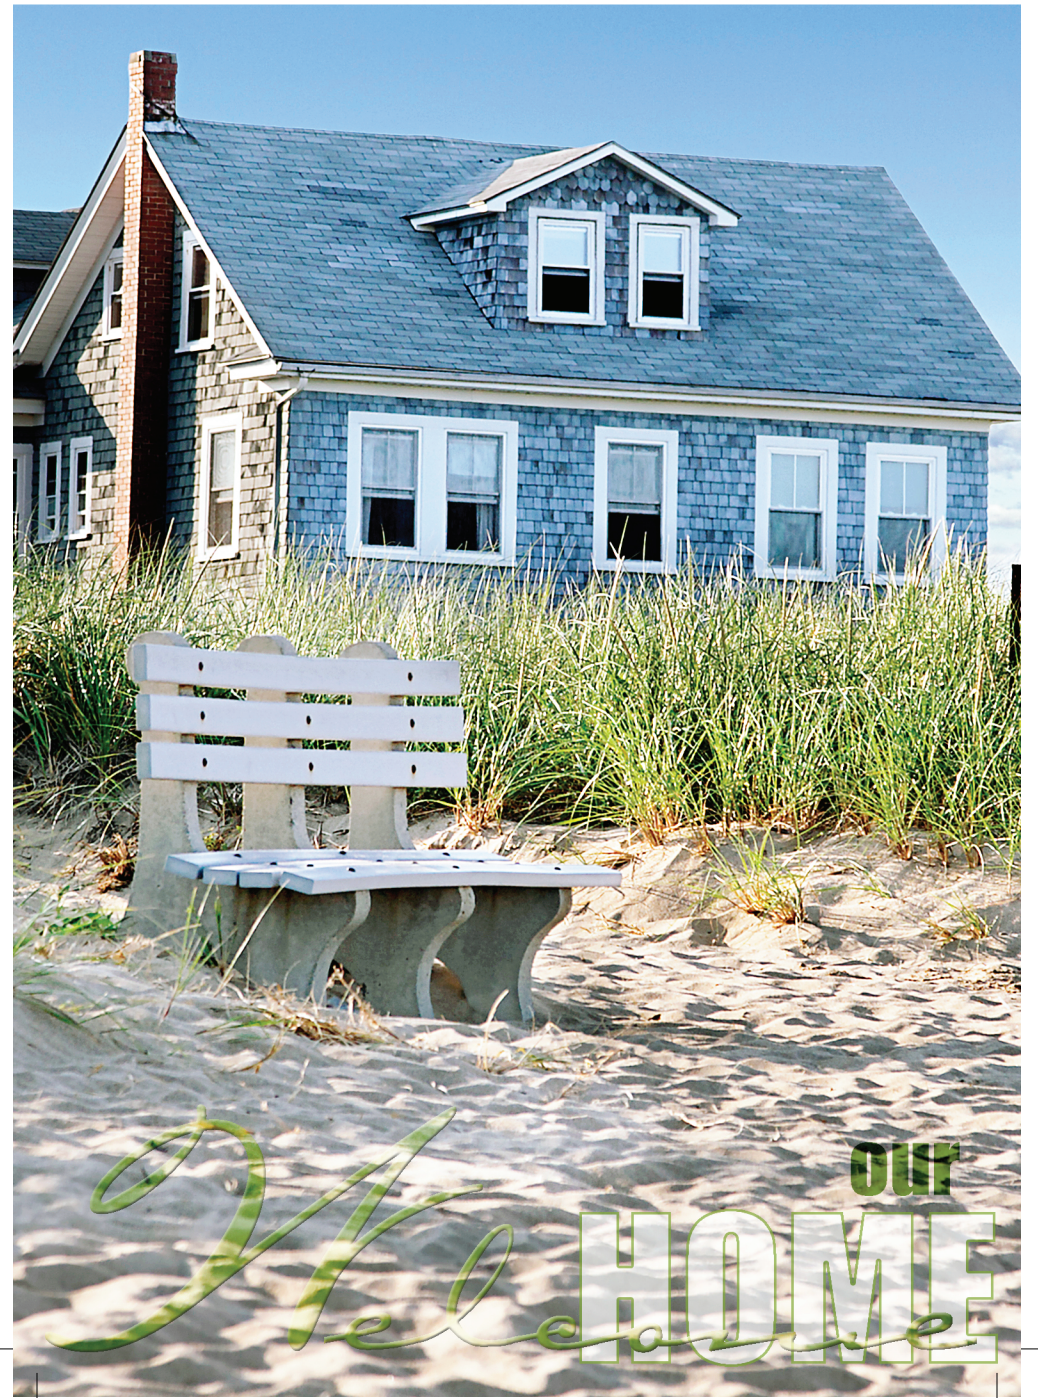

This demonstration piece was slit, cut, creased, and folded in one pass using the DC-645 with the new in-line folder.

Duplo

SYDNEYSTONE PRINTFINISHING.COM

This demonstration piece was slit, cut, creased, and folded in one pass using the DC-645 with the new in-line folder.

Duplo

SYDNEYSTONE PRINTFINISHING.COM

Come enjoy this view with us  
as we settle into our new home

May 30, 2008  
at 1:00 PM  
Our Home  
3050 Kingston Drive  
Southampton, New York

Matt, Cindy, Kylie, & Kyle