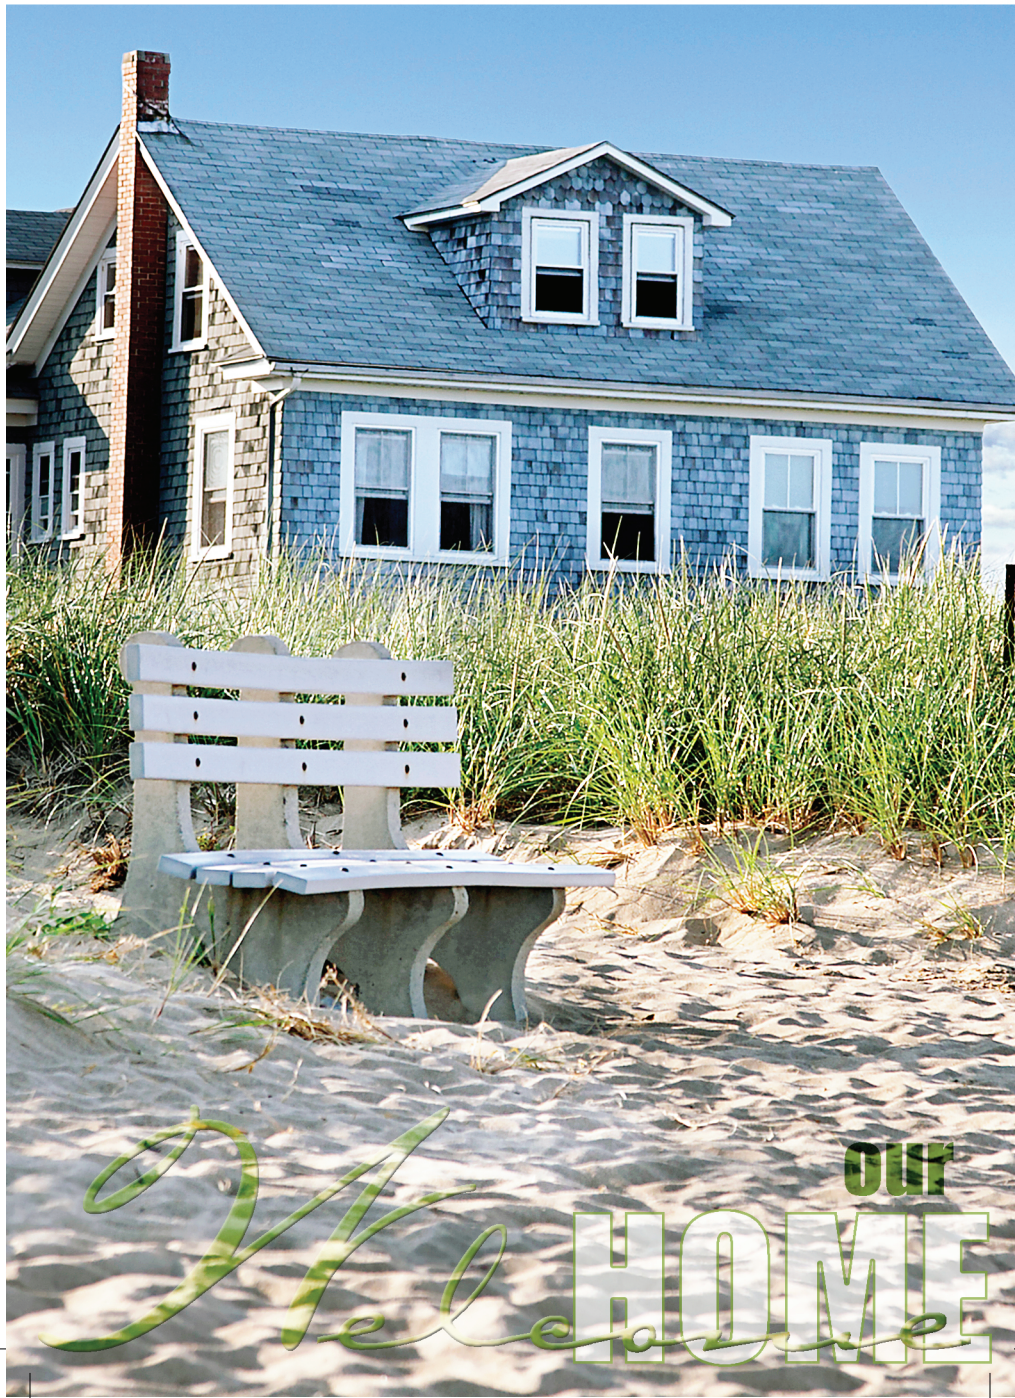

This demonstration piece was slit, cut, creased, and folded in one pass using the DC-645 with the new in-line folder.

Duplo

SYDNEYSTONE PRINTFINISHING.COM

This demonstration piece was slit, cut, creased, and folded in one pass using the DC-645 with the new in-line folder.

Duplo

SYDNEYSTONE PRINTFINISHING.COM

Come enjoy this view with us  
as we settle into our new home

May 30, 2008  
at 1:00 PM  
Our Home  
3050 Kingston Drive  
Southampton, New York

Matt, Cindy, Kylie, & Kyle